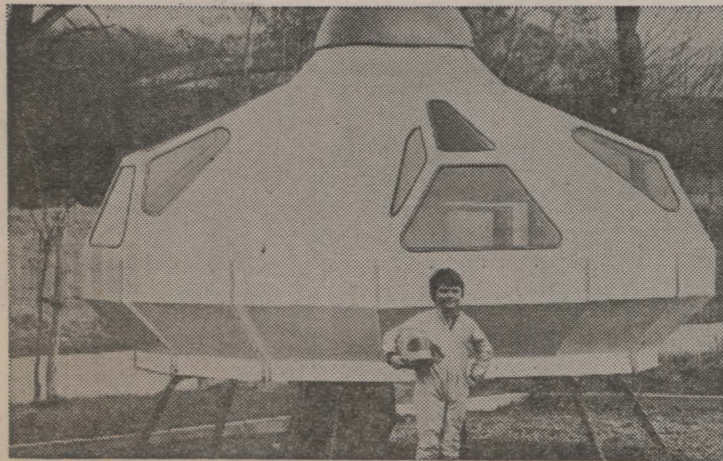

'Commander Conrad' and his prized flying saucer

How Commander Conrad put police on UFO alert

COMMANDER Conrad and his UFO were declared non-hostile yesterday after the sudden landing caused a police alert.

The intrepid commander was officially identified as six-year-old Lee Conrad Parkhill, owner of an authentic looking flying saucer built by his 39-year-old video engineer father Denis and a friend.

For nearly an hour space ship enthusiast Lee, who prefers to be known as Commander Conrad when he dons his metallic grey suit and climbs aboard for a make-

believe trip round the galaxy, alarmed workers at a factory site near Hereford.

Passers-by alerted the local radio station and the mystery was solved only when police officers were sent to investigate.

His mother, 39-year-old Mrs Pat Parkhill, said at her home in nearby Shelwick: 'Lee and his father had taken the spaceship to waste ground to photograph it on land with a moonscape appearance. It was a tremendous surprise when the police arrived.'

A police spokesman said: 'We had a bit of a chuckle ourselves.'